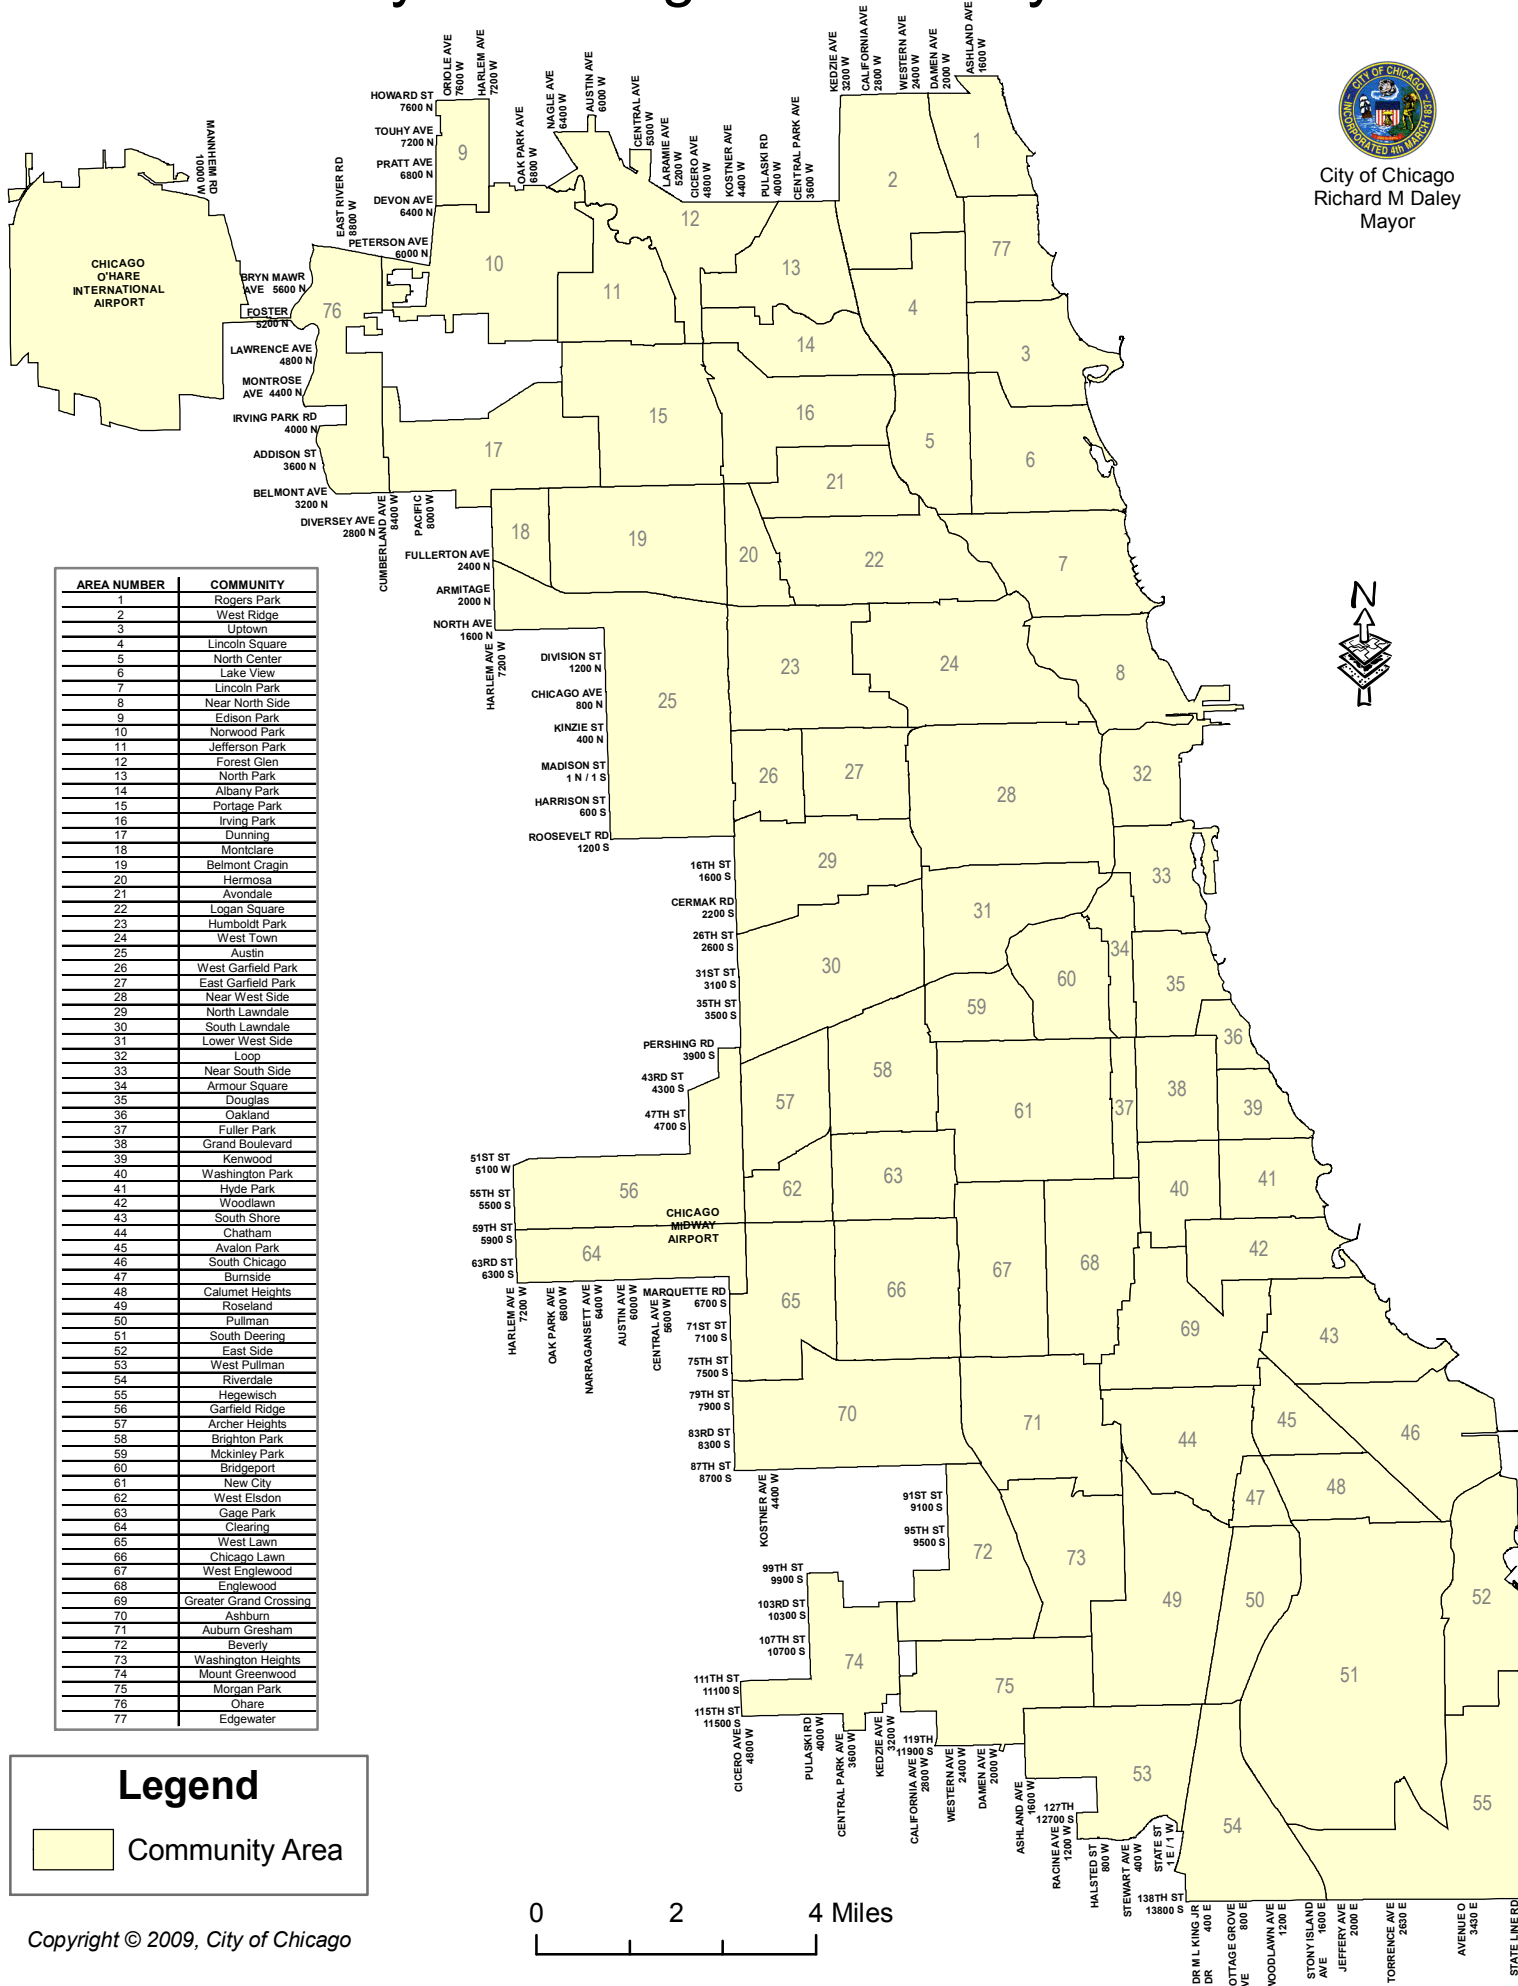

City of Chicago Community Areas

City of Chicago
Richard M Daley
Mayor

AREA NUMBER	COMMUNITY
1	Rogers Park
2	West Ridge
3	Uptown
4	Lincoln Square
5	North Center
6	Lake View
7	Lincoln Park
8	Near North Side
9	Edison Park
10	Northwood Park
11	Jefferson Park
12	Forest Glen
13	North Park
14	Albany Park
15	Portage Park
16	Irving Park
17	Dunning
18	Montclare
19	Belmont Cragin
20	Hermosa
21	Avondale
22	Logan Square
23	Humboldt Park
24	West Town
25	Austin
26	West Garfield Park
27	East Garfield Park
28	Near West Side
29	North Lawndale
30	South Lawndale
31	Lower West Side
32	Loop
33	Near South Side
34	Armour Square
35	Douglas
36	Oakland
37	Fuller Park
38	Grand Boulevard
39	Kenwood
40	Washington Park
41	Hyde Park
42	Woodlawn
43	South Shore
44	Chatham
45	Avalon Park
46	South Chicago
47	Summit
48	Calumet Heights
49	Roseland
50	Pullman
51	South Deering
52	East Side
53	West Pullman
54	Riverdale
55	Hegewisch
56	Garfield Ridge
57	Archer Heights
58	Brighton Park
59	Mckinley Park
60	Bridgeport
61	New City
62	West Elsdon
63	Gage Park
64	Clearing
65	West Lawn
66	Chicago Lawn
67	West Englewood
68	Englewood
69	Greater Grand Crossing
70	Ashburn
71	Auburn Gresham
72	Bevelly
73	Washington Heights
74	Mount Greenwood
75	Morgan Park
76	Ohare
77	Edgewater

Legend

Community Area